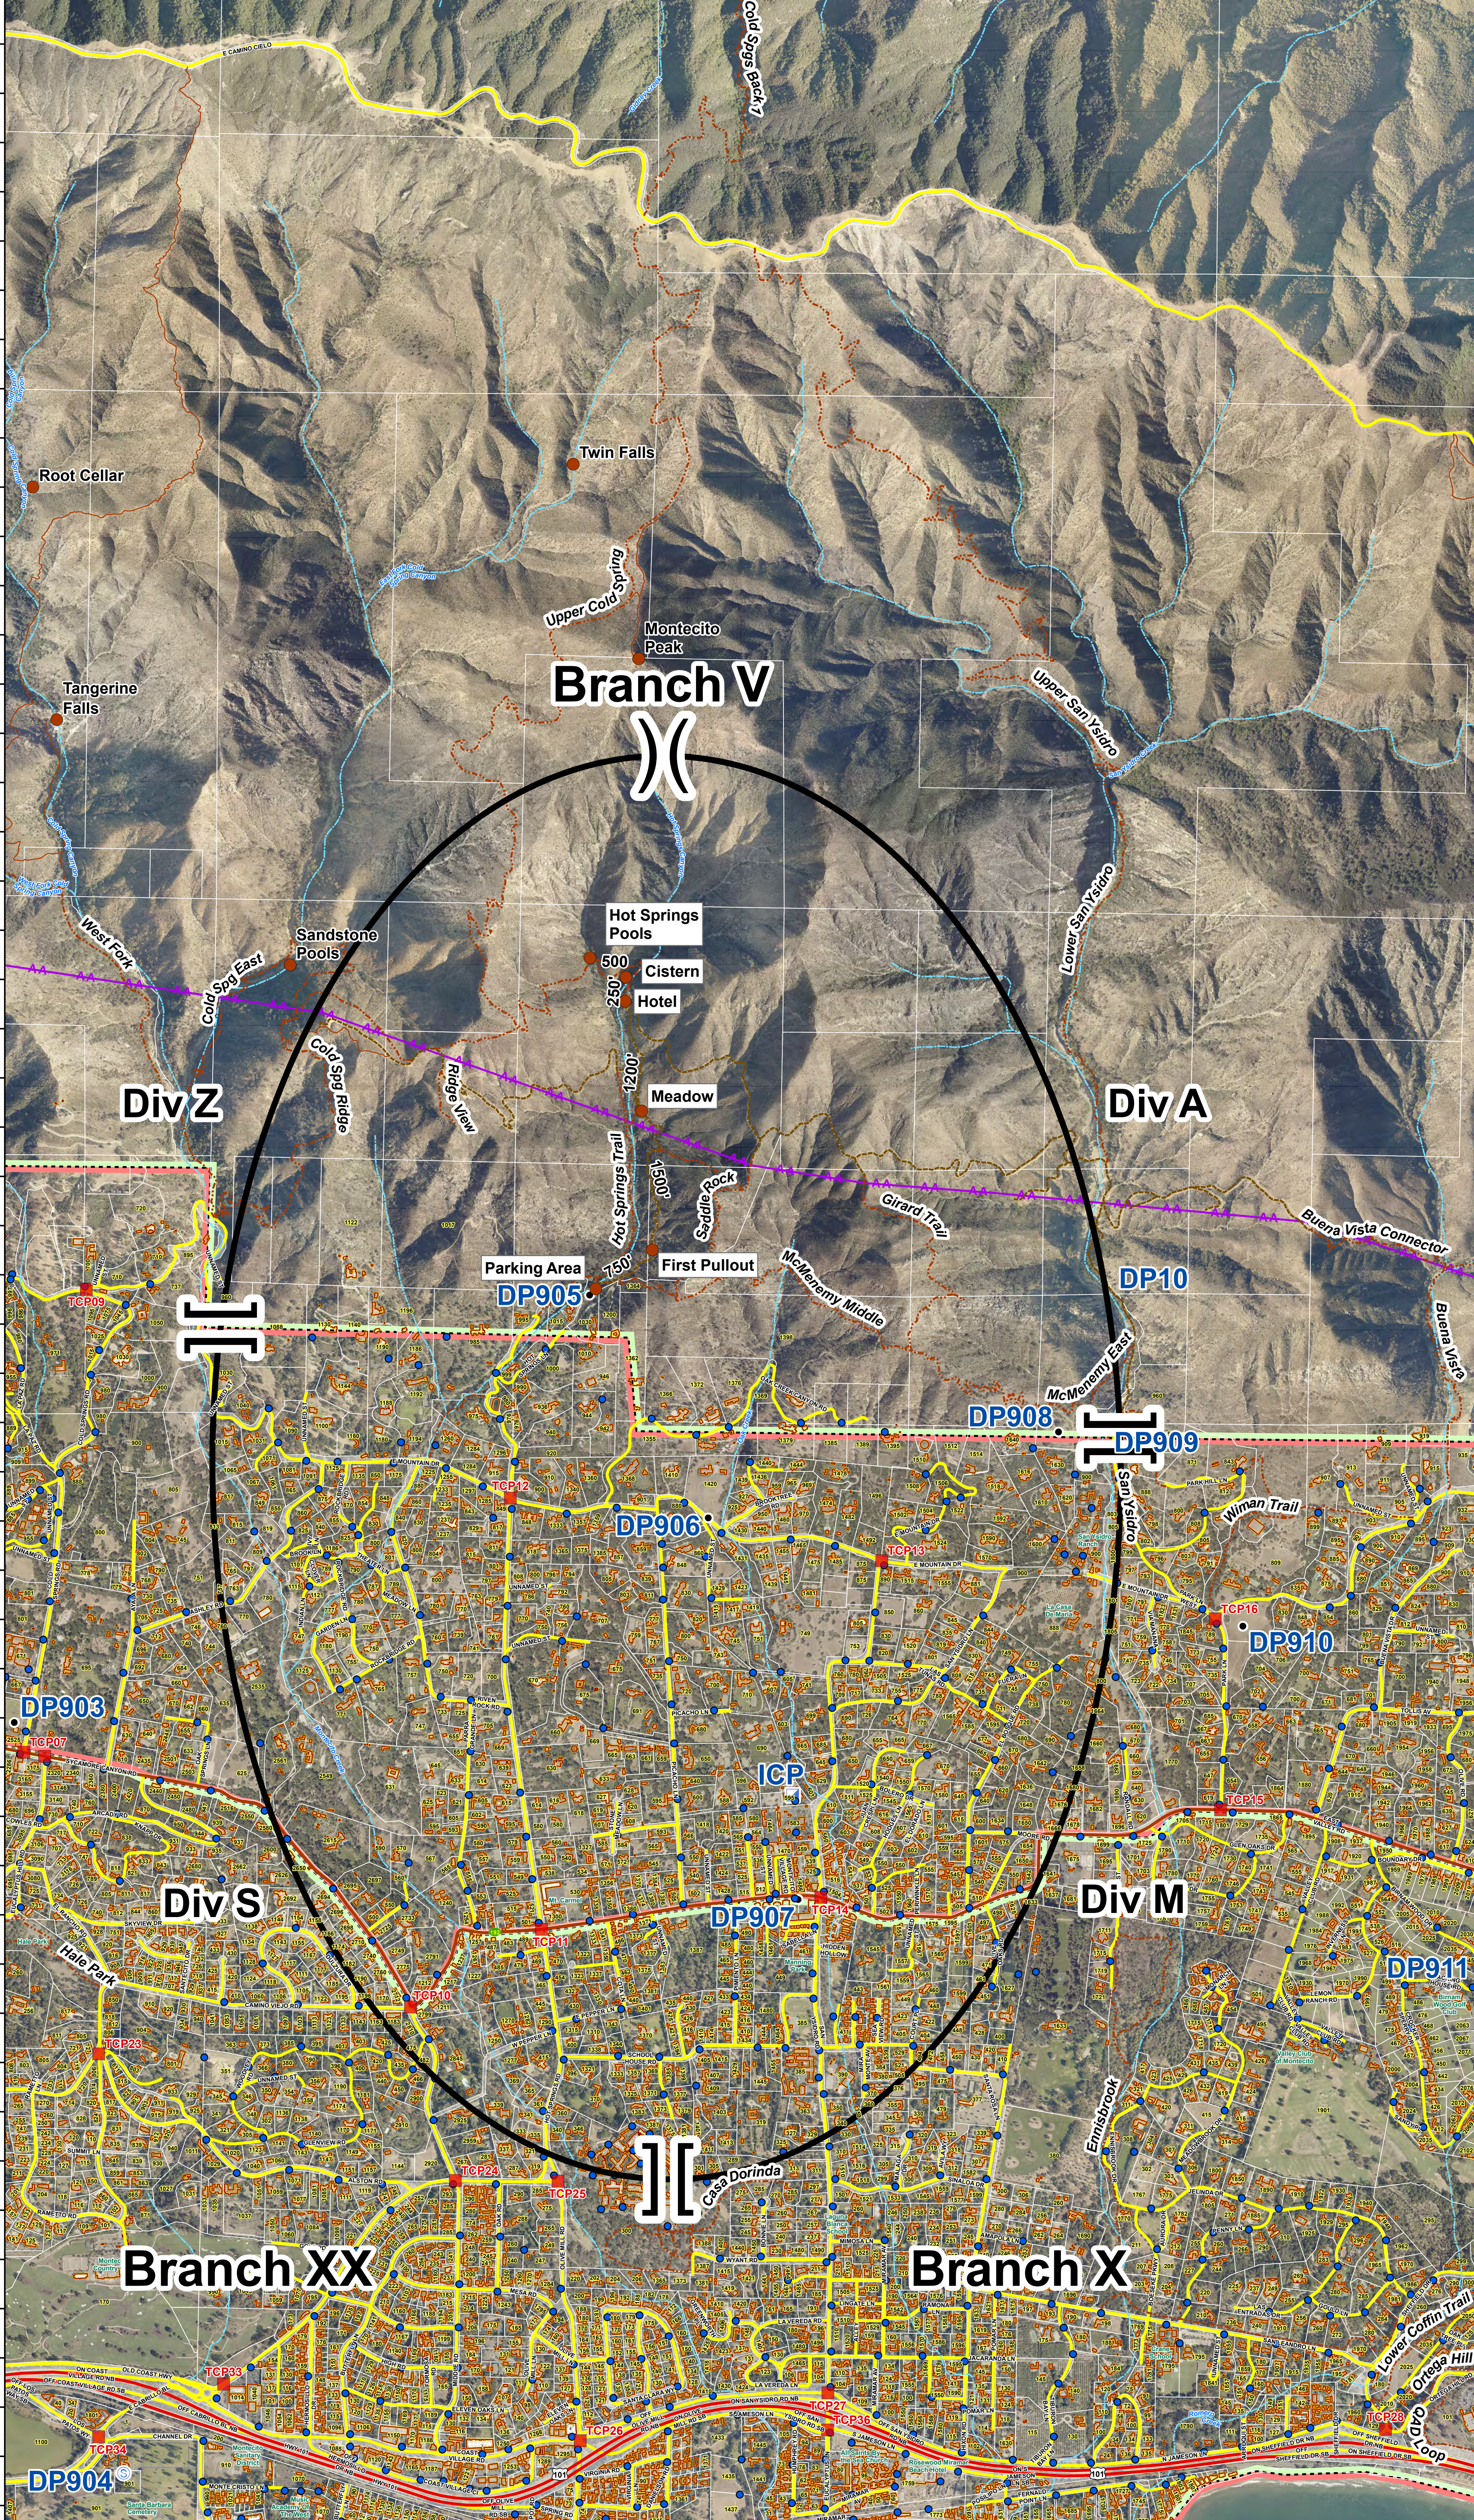

Name	Address	Latitude	Longitude	ICP	Drop Point	Staging	Fire Hydrant	Dip Site	Powerline	Transmission Circuit	Fuel Break	Building	Trail	Off-Trail	Jeep Road	Freeway	Highway	Street	Driveway	Access Route	
Hot Springs Pools	500 Hot Springs Trail	34.27333° N	119.58452° W	X	X	X	X	X	X	X	X	X	X	X	X	X	X	X	X	X	X
Hot Springs Pools	500 Hot Springs Trail	34.27333° N	119.58452° W	X	X	X	X	X	X	X	X	X	X	X	X	X	X	X	X	X	X
Hot Springs Pools	500 Hot Springs Trail	34.27333° N	119.58452° W	X	X	X	X	X	X	X	X	X	X	X	X	X	X	X	X	X	X

Name	Address	Latitude	Longitude	ICP	Drop Point	Staging	Fire Hydrant	Dip Site	Powerline	Transmission Circuit	Fuel Break	Building	Trail	Off-Trail	Jeep Road	Freeway	Highway	Street	Driveway	Access Route	
Hot Springs Pools	500 Hot Springs Trail	34.27333° N	119.58452° W	X	X	X	X	X	X	X	X	X	X	X	X	X	X	X	X	X	X
Hot Springs Pools	500 Hot Springs Trail	34.27333° N	119.58452° W	X	X	X	X	X	X	X	X	X	X	X	X	X	X	X	X	X	X
Hot Springs Pools	500 Hot Springs Trail	34.27333° N	119.58452° W	X	X	X	X	X	X	X	X	X	X	X	X	X	X	X	X	X	X

HOT SPRINGS CANYON
Wind Driven
20240725

WILDLAND PREPLAN
Montecito Fire Department

Compiled by ZWORLD GIS