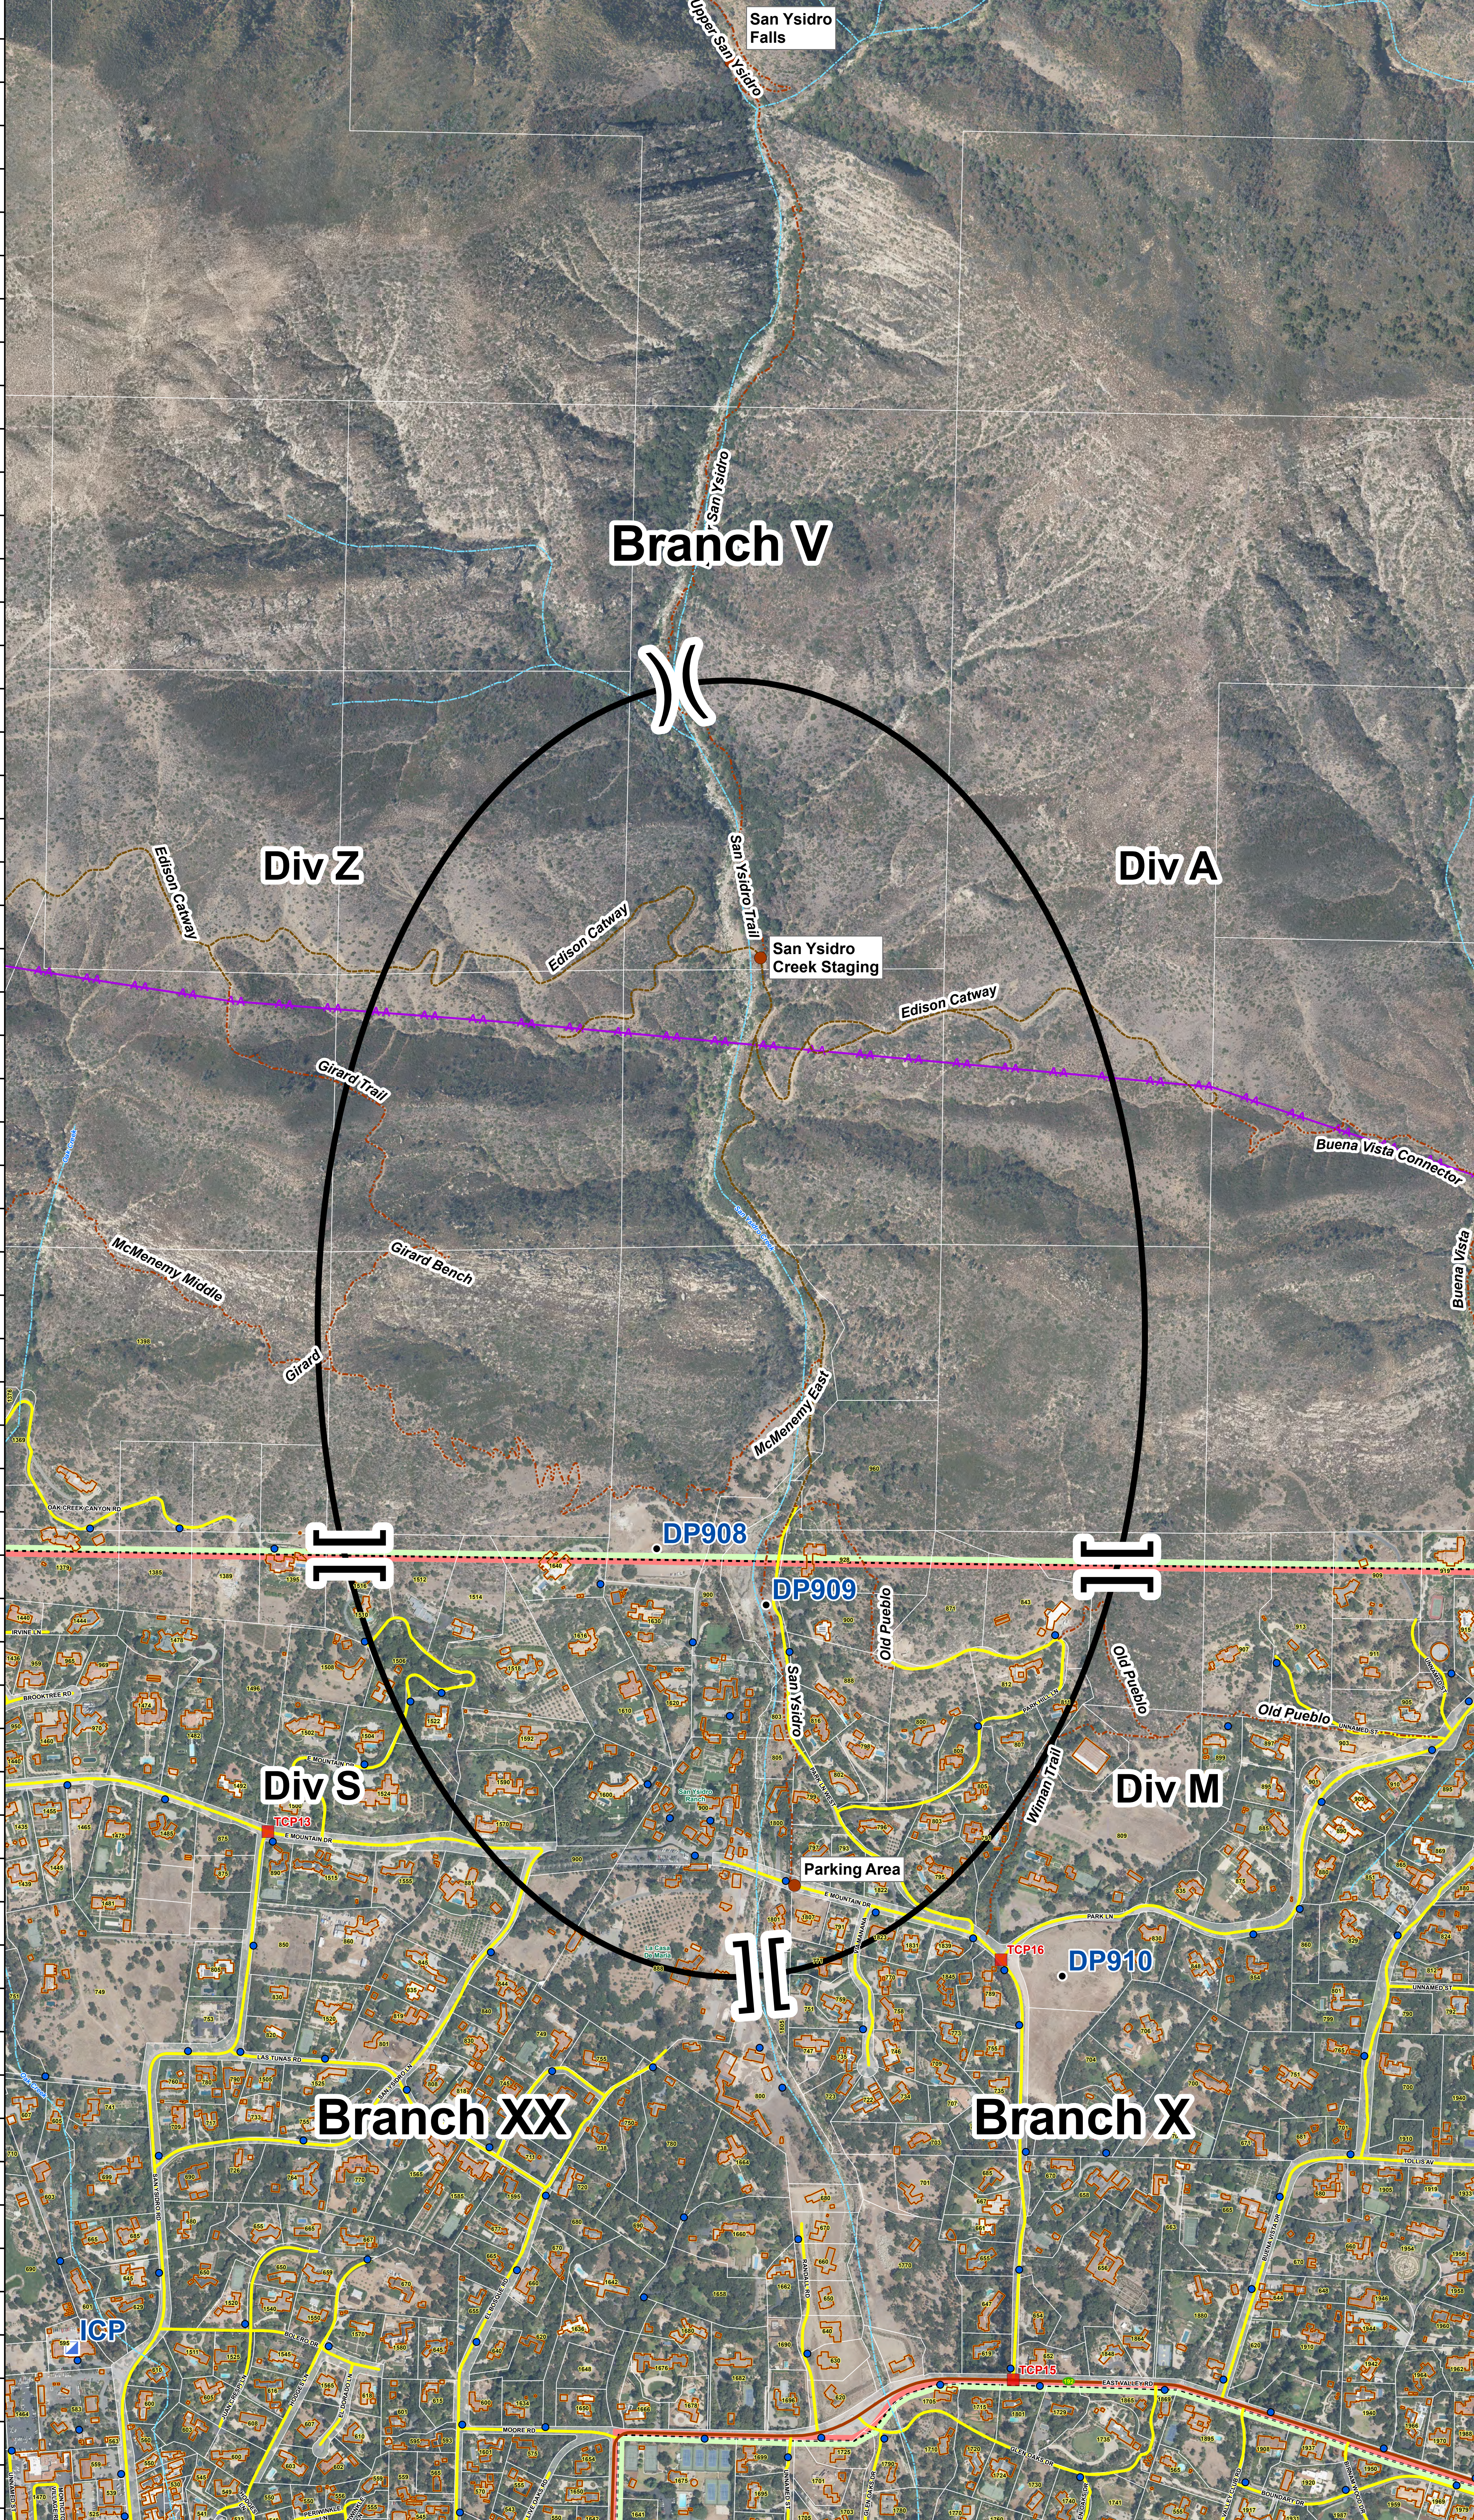

Vicinity Map
USGS 7.5 QUAD
WEST: Santa Barbara Quad
EAST: Carpinteria Quad

1. **Incident Command**
2. Division
   - Branch
   - Perimeter
3. **Fire Logistical Locations**
4. Dip Site
   - Drop Point
   - Helispot
   - ICP
   - Staging
   - Traffic Control Points (TCP)
   - Fire Hydrants
   - Powerlines
   - Transmission Circuits
   - Fuel Breaks
   - Buildings & Structures
5. **TRANSPORTATION**
6. Trails
   - Off-Trails
   - Jeep Roads
   - Freeway
   - Highway
   - Streets
   - Driveways
   - Access Routes
7. **TERRAIN**
8. Trail Features
   - Creeks & Rivers
9. **BOUNDARIES**
10. SRA/FRA DPA Line

LOGISTICAL LOCATIONS IN THIS MAP EXTENT:

Name	Address	Latitude	Longitude	ICP	Staging	Drop	Helispot	Perimeter	Division
Munichia Village	1600 East Valley Rd	34.28215° N	119.57286° W	Staging					Division
San Ysidro	1000 San Ysidro Rd	34.27232° N	119.57232° W	Staging					Division
San Ysidro	1000 San Ysidro Rd	34.27232° N	119.57232° W	Staging					Division
San Ysidro	1000 San Ysidro Rd	34.27232° N	119.57232° W	Staging					Division
San Ysidro	1000 San Ysidro Rd	34.27232° N	119.57232° W	Staging					Division
San Ysidro	1000 San Ysidro Rd	34.27232° N	119.57232° W	Staging					Division
San Ysidro	1000 San Ysidro Rd	34.27232° N	119.57232° W	Staging					Division
San Ysidro	1000 San Ysidro Rd	34.27232° N	119.57232° W	Staging					Division
San Ysidro	1000 San Ysidro Rd	34.27232° N	119.57232° W	Staging					Division
San Ysidro	1000 San Ysidro Rd	34.27232° N	119.57232° W	Staging					Division

SAN YSIDRO CANYON
Wind Driven
20240725

WILDLAND PREPLAN
Montecito Fire Department

Compiled by ZWORLD GIS